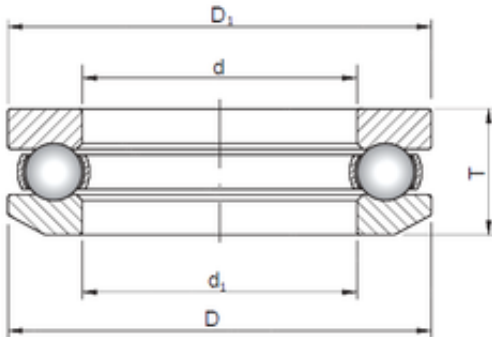

## 53309 ISO Thrust Ball Bearings

Bearing No. 53309

Bore Diameter	45 mm
Outer Diameter	85 mm
d	45 mm
d1	47 mm
D	85 mm
D1	85 mm
T	30,1 mm

53309 Bearing 2D drawings and 3D CAD models